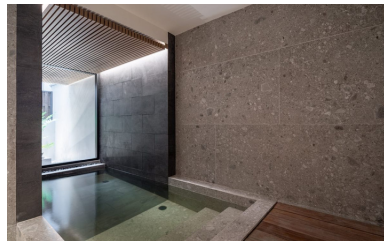

Exclusive Stay for Movenpick BDMS Wellness Resort Bangkok

Validity from April 1, 2021 - July 31, 2021

Daily Rate

Room Only Offer;

- THB 1,350.- net for Single/Twin use

Room with Breakfast Offer;

- THB 1,500.- net/room/night for Single use
- THB 1,800.- net/room/night for Twin/Double use

Monthly/Yearly Rate

Starting from;

THB 30,000.- net/room/month for Single/Twin use

This is the first Novotel Suites Hotel in Thailand. It operates as a Novotel hotel property complete with all hotel amenities, but the guest rooms and suites in a Novotel Suites Hotel include spaces for daily living with residential amenities such as a dining table, kitchenette, and microwave oven.